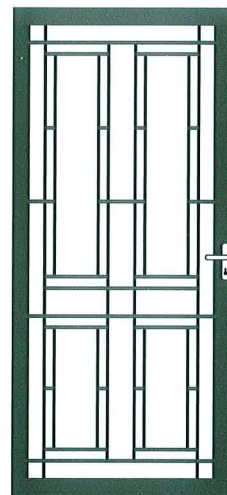

HERITAGE COLLECTION

PARKVILLE 1/SB

PARKVILLE 2

PARKVILLE 3

OPTIONAL SECURITY BARS AVAILABLE ON PARKVILLE COLLECTION AS ILLUSTRATED ON PARKVILLE 1

WHEN ORDERING THE PARKVILLE RANGE WITH SECURITY BARS ADD THE /SB CODE

THE PARKVILLE 3 HAS SECURITY BARS IN THE BOTTOM SECTION ONLY

BENDIGO

BENDIGO S/P

SEAFORD

MELTON

MELTON S/P

SIDE PANELS OPTIONAL

YARRA GLEN

BALLARAT

MONTROSE

MONTROSE S/P

Upgrade at a minimal cost with Steel & Aluminium combination security doors providing strength, balance & Value. All doors are Powder coated over a Zinc Plated base using high quality Dulux powders.