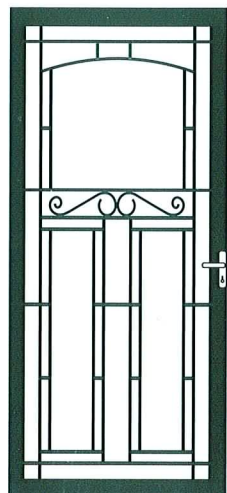

HERITAGE COLLECTION

PARKVILLE 1/SB

PARKVILLE 2

PARKVILLE 3

OPTIONAL SECURITY BARS AVAILABLE ON PARKVILLE COLLECTION AS ILLUSTRATED ON PARKVILLE 1

WHEN ORDERING THE PARKVILLE RANGE WITH SECURITY BARS ADD THE /SB CODE

THE PARKVILLE 3 HAS SECURITY BARS IN THE BOTTOM SECTION ONLY

BENDIGO

BENDIGO S/P

SEAFORD

MELTON

MELTON S/P

SIDE PANELS OPTIONAL

YARRA GLEN

BALLARAT

MONTROSE

MONTROSE S/P

Upgrade at a minimal cost with Steel & Aluminium combination security doors providing strength, balance & Value. All doors are Powder coated over a Zinc Plated base using high quality Dulux powders.