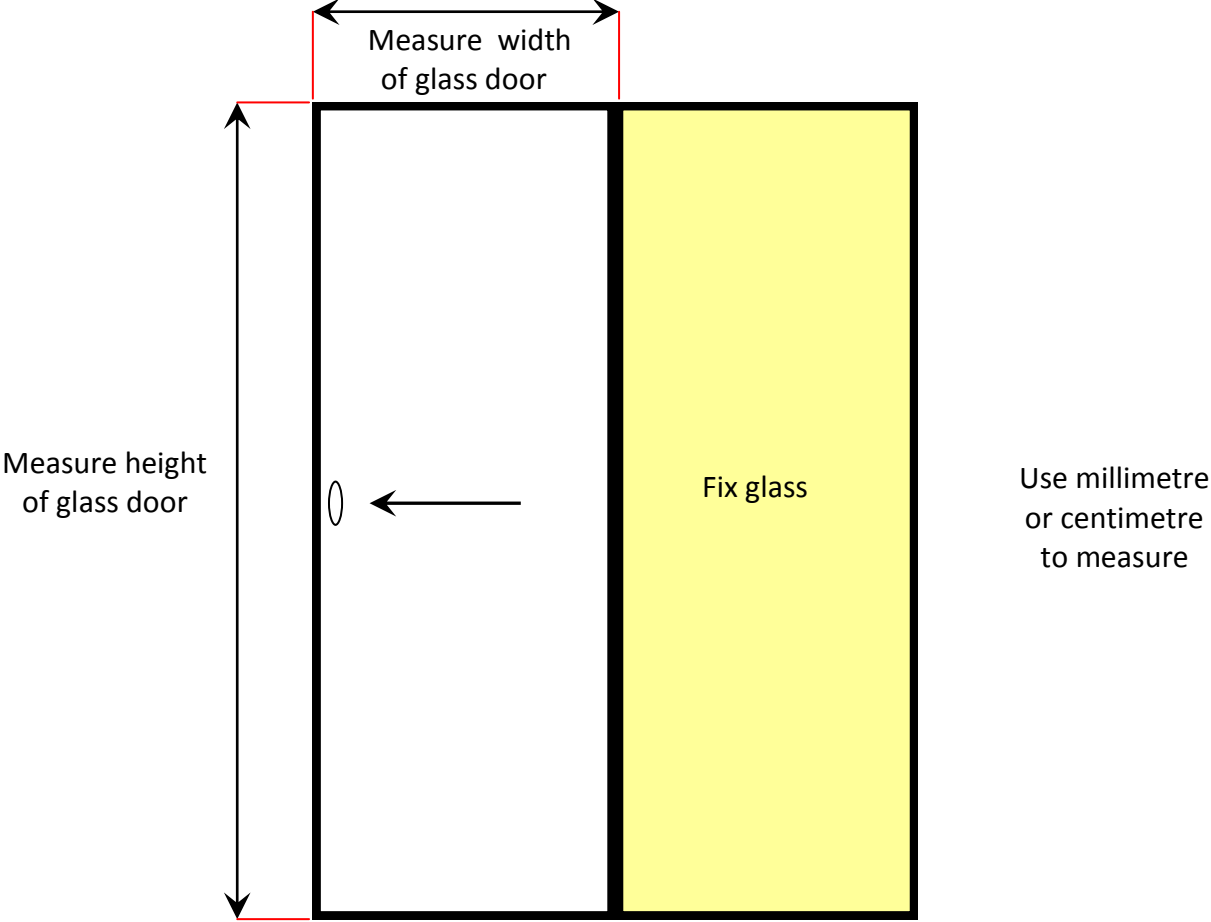

Sliding Door Dimensions

Take dimensions of moving glass door width and height and that will also be the dimension of your screen door. Please note these only used for the purpose of quoting only as they are not exact cut sizes dimensions.

Top View

Side View

Top receiver track

Bottom track