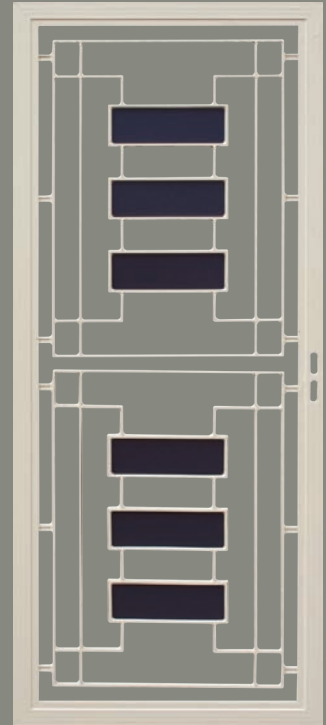

TEAL BLUE

OLIVE GREEN

SP65AB RICE PAPER GLASS

SP65AB BLACK GLASS

SP69 BLACK GLASS
Side Light French Door: 2 per door

SP77- 2 PER DOOR
Aluminium inserts can be coated in any colour from our colour range.

SP61AB BLACK ORCHID

Side light

ART DECO RANGE

- CHOICE OF COLOURED DISC INSERTS**
- Bright Red
 - Bistro Orange
 - Satin Black
 - French Blue
- * Colours for illustration purposes only *

SP71AB ART DECO ORANGE

SP75AB

SP79 2 PER DOOR