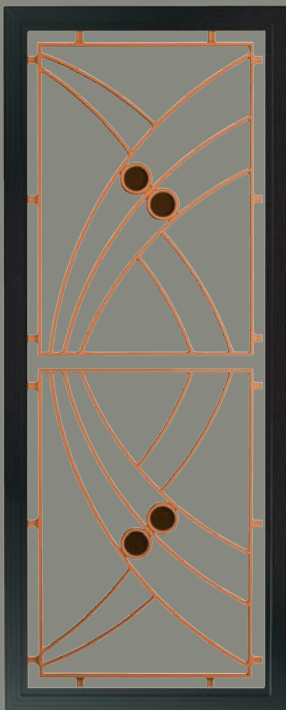

Side light

ART DECO RANGE

- CHOICE OF COLOURED DISC INSERTS**
- Bright Red
 - Bistro Orange
 - Satin Black
 - French Blue
- * Colours for illustration purposes only *

SP71AB ART DECO ORANGE

SP75AB

SP79 2 PER DOOR