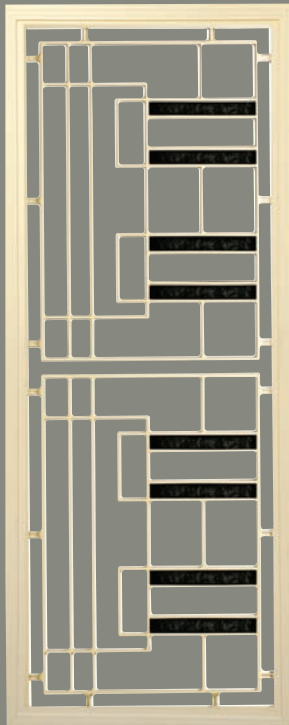

SAFETY SCREEN DOORS & GRILLS

True Security with a touch of
Style & Colour!

COLONIAL CASTINGS

STUNNING HINGED DOORS WITH GLASS INSERTS

Glass insert colour options:
Photos are for illustrative purposes only

TEAL BLUE

OLIVE GREEN

SP65AB RICE PAPER GLASS

SP65AB BLACK GLASS

SP69 BLACK GLASS
Side Light French Door: 2 per door

SP77- 2 PER DOOR
Aluminium inserts can be coated in any colour from our colour range.

SP61AB BLACK ORCHID

Side light

ART DECO RANGE

- CHOICE OF COLOURED DISC INSERTS**
- Bright Red
 - Bistro Orange
 - Satin Black
 - French Blue
- * Colours for illustration purposes only *

SP71AB ART DECO ORANGE

SP75AB

SP79 2 PER DOOR

FINISHED COLOUR OPTIONS:

Primrose
White
Black (Night Sky)
APO Grey
Bronze
Brown
Mist Green (Pale Eucalypt)
Heritage Green
Hawthorn Green
Mountain Blue (Deep Ocean)
Claret
Magnolia
Stone Beige
Pottery
Birch White
Paper Bark (Marino)
Notre Dame
Slate Grey (Woodland Grey)