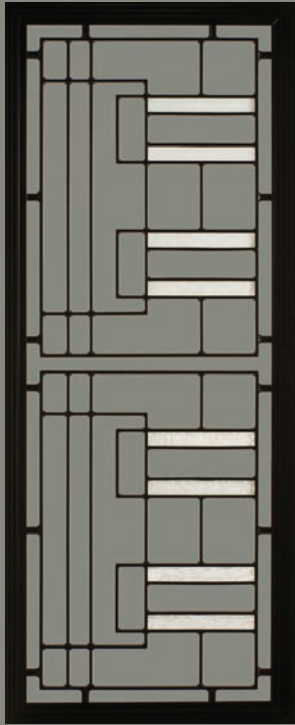

SAFETY SCREEN DOORS & GRILLS

True Security with a touch of
Style & Colour!

COLONIAL CASTINGS

STUNNING HINGED DOORS WITH GLASS INSERTS

Glass insert colour options:
Photos are for illustrative purposes only

TEAL BLUE

OLIVE GREEN

SP65AB RICE PAPER GLASS

SP65AB BLACK GLASS

SP69 BLACK GLASS
Side Light French Door: 2 per door

SP77- 2 PER DOOR
Aluminium inserts can be coated in any colour from our colour range.

SP61AB BLACK ORCHID

Side light

ART DECO RANGE

- CHOICE OF COLOURED DISC INSERTS**
- Bright Red
 - Bistro Orange
 - Satin Black
 - French Blue
- * Colours for illustration purposes only *

SP71AB ART DECO ORANGE

SP75AB

SP79 2 PER DOOR

FINISHED COLOUR OPTIONS:

Primrose
White
Black (Night Sky)
APO Grey
Bronze
Brown
Mist Green (Pale Eucalypt)
Heritage Green
Hawthorn Green
Mountain Blue (Deep Ocean)
Claret
Magnolia
Stone Beige
Pottery
Birch White
Paper Bark (Marino)
Notre Dame
Slate Grey (Woodland Grey)