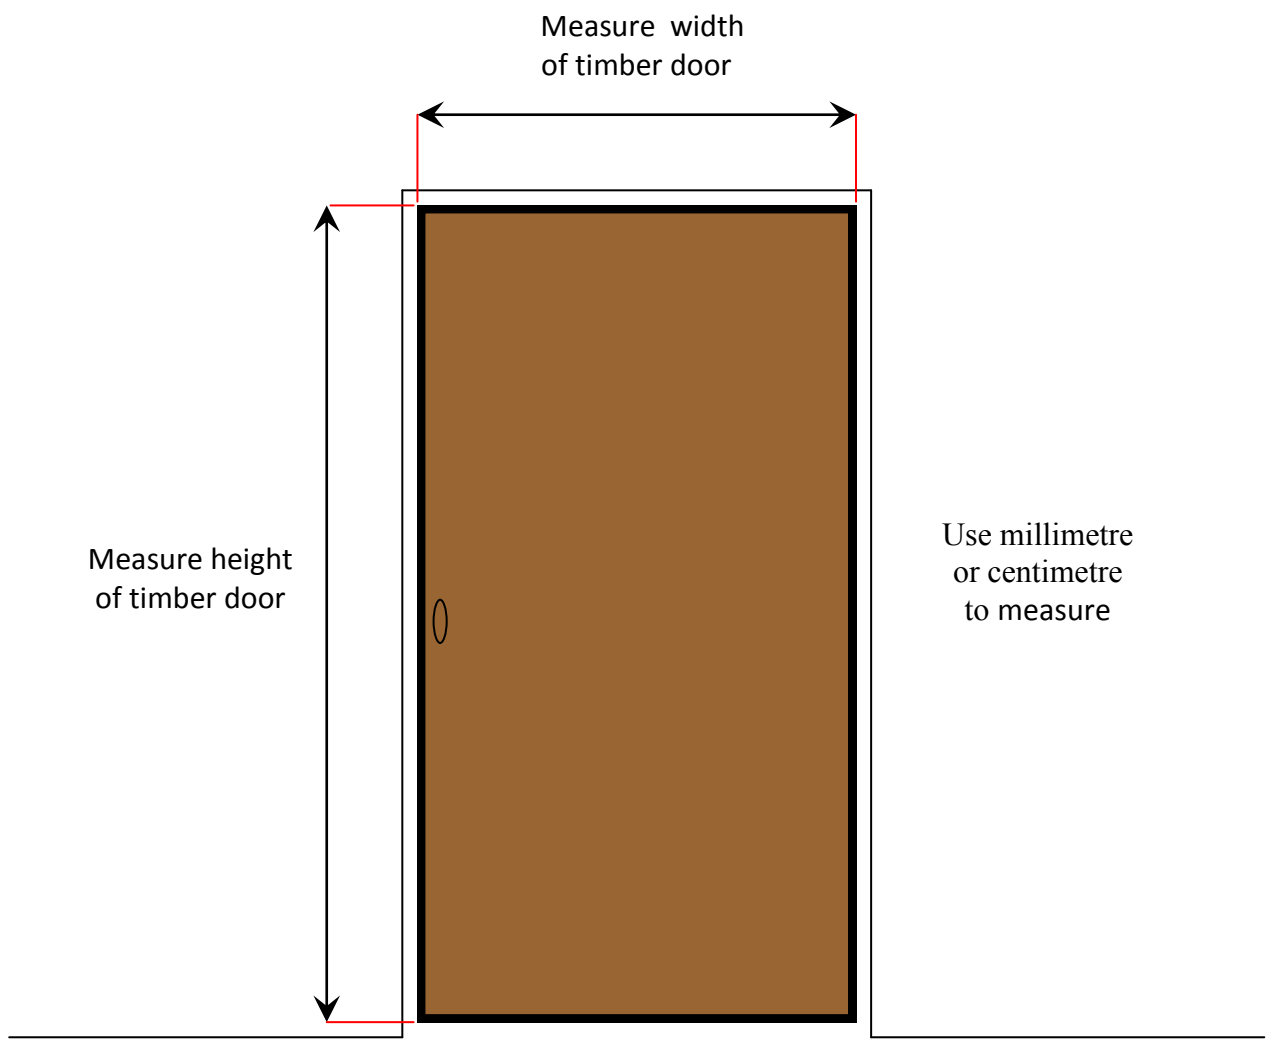

Hinged Door Dimensions

Take dimensions of timber door width and height and that will also be the dimension of your screen door. Please note these only used for the purpose of quoting only as they are not exact cut sizes dimensions.