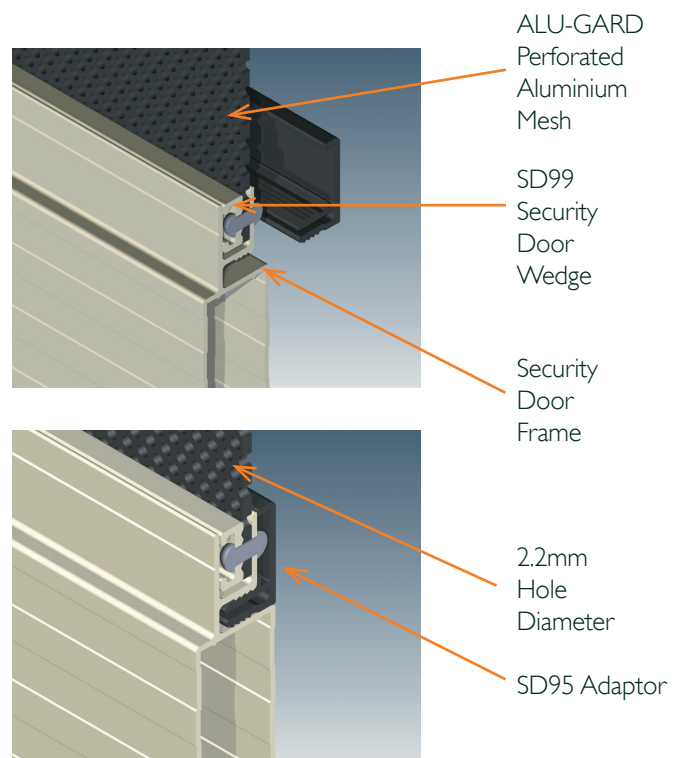

ALU-GARD Test Performances

The ALSPEC ALU-GARD Screen Door System has been tested in an approved NATA test rig to Australian Standards AS5041-2003 for hinged security doors.

Knife Shear Test

PASS

Dynamic Impact Test

PASS

Jemmy Test

PASS